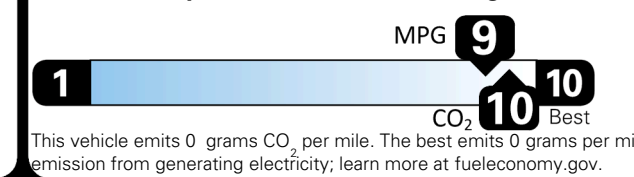

Inland Freight & Handling : \$1,495.00

TOTAL PRICE: \$55,025.00

96 A 1026GLOVI 1

EPA Fuel Economy and Environment

You save \$4,500
 in fuel costs over 5 years compared to the average new vehicle.

Annual fuel cost \$800

Fuel Economy & Greenhouse Gas Rating (tailpipe only)

Smog Rating (tailpipe only)

Actual results will vary for many reasons, including driving conditions and how you drive and maintain your vehicle. The average new vehicle gets 29 MPG and costs \$8,500 to fuel over 5 years. Cost estimates are based on 15,000 miles per year at \$0.17 per kW-hr. MPGe is miles per gasoline gallon equivalent. Vehicle emissions are a significant cause of climate change and smog.