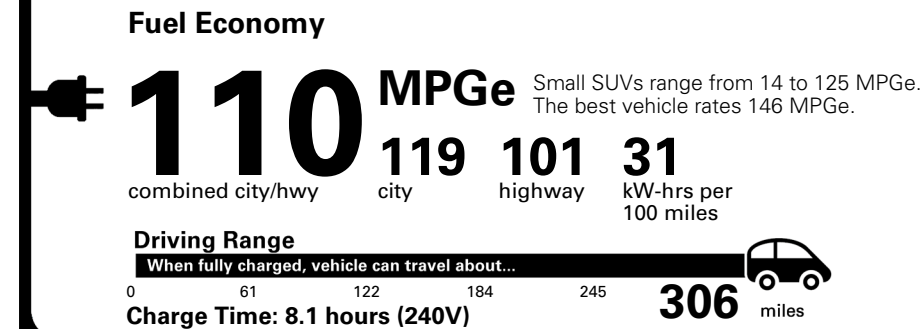

Inland Freight & Handling : \$1,495.00

TOTAL PRICE: \$55,025.00

96 A 1026GLOVI 1

EPA Fuel Economy and Environment

You save \$4,500
 in fuel costs over 5 years compared to the average new vehicle.

Annual fuel cost \$800

Fuel Economy & Greenhouse Gas Rating (tailpipe only)

Smog Rating (tailpipe only)

Actual results will vary for many reasons, including driving conditions and how you drive and maintain your vehicle. The average new vehicle gets 29 MPG and costs \$8,500 to fuel over 5 years. Cost estimates are based on 15,000 miles per year at \$0.17 per kW-hr. MPGe is miles per gasoline gallon equivalent. Vehicle emissions are a significant cause of climate change and smog.