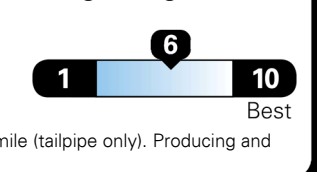

Fuel Economy & Greenhouse Gas Rating (tailpipe only)

Smog Rating (tailpipe only)

Actual results will vary for many reasons, including driving conditions and how you drive and maintain your vehicle. The average new vehicle gets 29 MPG and costs \$8,500 to fuel over 5 years. Cost estimates are based on 15,000 miles per year at \$ 4.15 per gallon. MPGe is miles per gasoline gallon equivalent. Vehicle emissions are a significant cause of climate change and smog.