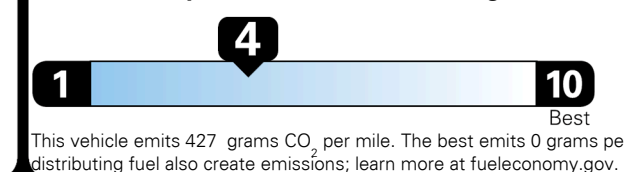

TOTAL PRICE: \$75,645.00

357 A 3216KGRAND

Inland Freight & Handling : \$1,495.00

EPA DOT Fuel Economy and Environment

Gasoline Vehicle

Fuel Economy

21 MPG
 combined city/hwy

19 MPG
 city

24 MPG
 highway

4.8 gallons per 100 miles

Standard SUVs range from 12 to 115 MPG. The best vehicle rates 146 MPGe.

You spend \$6,250
 more in fuel costs over 5 years compared to the average new vehicle.

Annual fuel cost \$2,950

Fuel Economy & Greenhouse Gas Rating (tailpipe only)

Smog Rating (tailpipe only)

Actual results will vary for many reasons, including driving conditions and how you drive and maintain your vehicle. The average new vehicle gets 29 MPG and costs \$8,500 to fuel over 5 years. Cost estimates are based on 15,000 miles per year at \$ 4.15 per gallon. MPGe is miles per gasoline gallon equivalent. Vehicle emissions are a significant cause of climate change and smog.