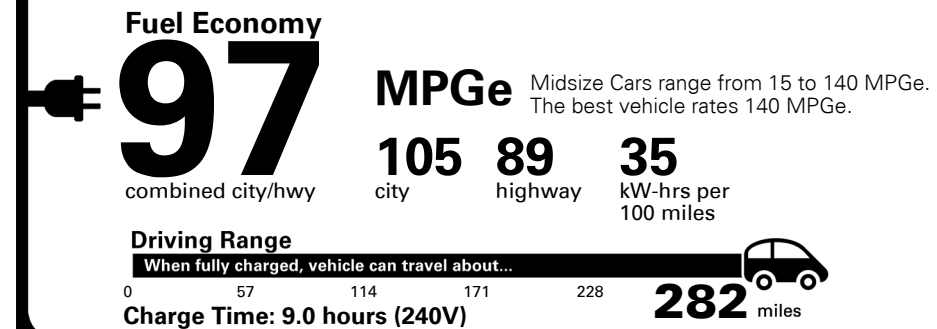

## EPA DOT Fuel Economy and Environment

**Electric Vehicle**

**You save \$5,750**  
 in fuel costs over 5 years compared to the average new vehicle.

**Annual fuel cost \$800**