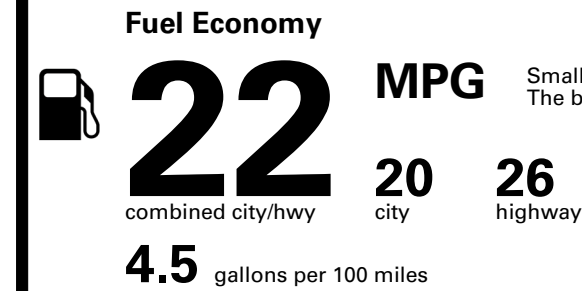

TOTAL PRICE: \$62,470.00

EPA DOT Fuel Economy and Environment

Gasoline Vehicle

Small SUVs range from 14 to 125 MPG. The best vehicle rates 146 MPGe.

You spend \$5,750
more in fuel costs over 5 years
compared to the average new vehicle.