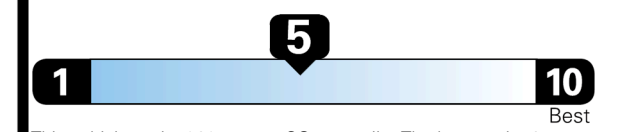

EPA DOT Fuel Economy and Environment

Gasoline Vehicle

Fuel Economy

23 MPG
combined city/hwy

20 city
28 highway

4.3 gallons per 100 miles

Small SUVs range from 14 to 125 MPG. The best vehicle rates 146 MPGe.

You spend $5,000
more in fuel costs over 5 years compared to the average new vehicle.

Annual fuel cost $2,700

Fuel Economy & Greenhouse Gas Rating (tailpipe only)

Smog Rating (tailpipe only)