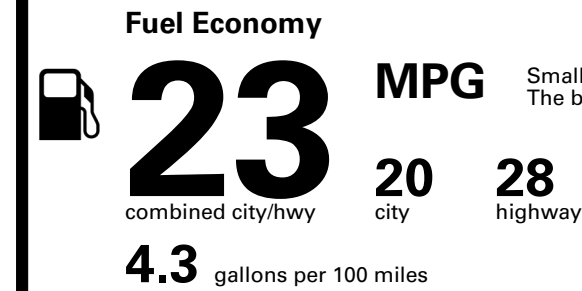

Inland Freight & Handling : \$1,495.00

TOTAL PRICE: \$51,805.00

EPA DOT Fuel Economy and Environment

Gasoline Vehicle

Small SUVs range from 14 to 125 MPG. The best vehicle rates 146 MPGe.

You spend \$5,000
 more in fuel costs over 5 years compared to the average new vehicle.