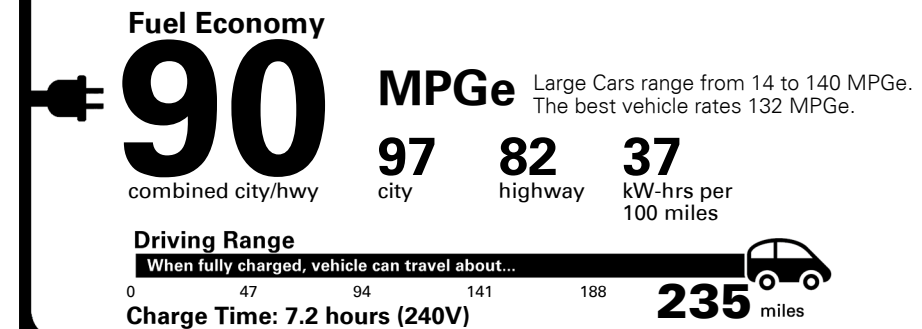

EMISSIONS:
 This vehicle meets emissions requirements in all 50 states and is a CARB certified Zero Emission

Inland Freight & Handling : \$1,125.00

TOTAL PRICE: \$70,120.00

62 A 0493KK.ASI 1

EPA DOT Fuel Economy and Environment

Electric Vehicle

You save \$4,000
 in fuel costs over 5 years compared to the average new vehicle.

Annual fuel cost \$800

Fuel Economy & Greenhouse Gas Rating (tailpipe only)

Smog Rating (tailpipe only)

This vehicle emits 0 grams CO₂ per mile. The best emits 0 grams per mile (tailpipe only). Does not include emission from generating electricity; learn more at fueleconomy.gov.

Actual results will vary for many reasons, including driving conditions and how you drive and maintain your vehicle. The average new vehicle gets 28 MPG and costs \$8,000 to fuel over 5 years. Cost estimates are based on 15,000 miles per year at \$0.14 per kW-hr. MPGe is miles per gasoline gallon equivalent. Vehicle emissions are a significant cause of climate change and smog.