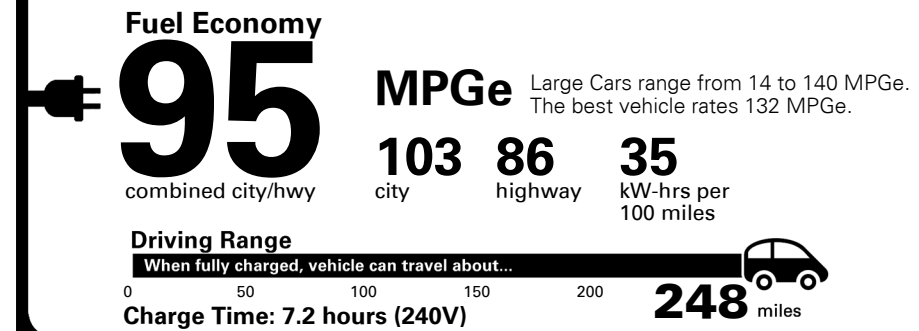

EMISSIONS:
This vehicle meets emissions requirements in all 50 states and is a CARB certified Zero Emission

TOTAL PRICE: \$61,235.00

118 A 0783KRCC

EPA DOT Fuel Economy and Environment

Electric Vehicle

You save \$4,250
in fuel costs over 5 years compared to the average new vehicle.

Annual fuel cost \$750

Fuel Economy & Greenhouse Gas Rating (tailpipe only)

Smog Rating (tailpipe only)

This vehicle emits 0 grams CO₂ per mile. The best emits 0 grams per mile (tailpipe only). Does not include emission from generating electricity; learn more at fueleconomy.gov.

Actual results will vary for many reasons, including driving conditions and how you drive and maintain your vehicle. The average new vehicle gets 28 MPG and costs \$8,000 to fuel over 5 years. Cost estimates are based on 15,000 miles per year at \$0.14 per kW-hr. MPGe is miles per gasoline gallon equivalent. Vehicle emissions are a significant cause of climate change and smog.