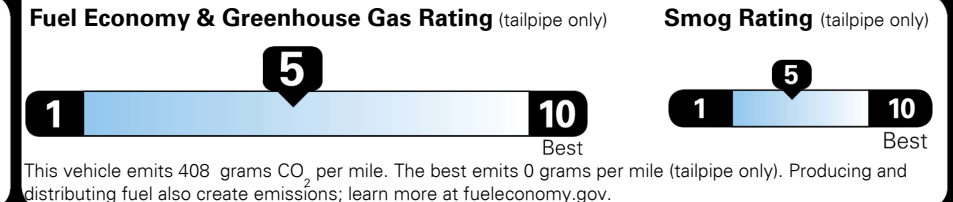

Additional Standard Features

- Carpeted Floor Mats

Full Tank of Gas

GENESIS WARRANTY

- 5-year/60,000-mile New Vehicle Warranty*
- 10-year/100,000-mile Powertrain Warranty*
- 7-year/Unlimited-mile Anti-perforation Warranty*
- Limited warranties, see dealer for details

Manufacturer's Suggested Retail Price: $57,700.00

ADDED FEATURES:

- *VIK BLACK(PH3) Paint $650.00
- *Accessories
- *Cargo Mat, Seatback $160.00
- *First Aid Kit $45.00
- *Rear Bumper Appliqué $85.00

SOLD TO: CA727
GENESIS OF CORONA
2603 WARDLOW ROAD
CORONA CA 92882

SHIPPED TO: CA727

VIN: KMUHBDSBXRU183428	ENGINE: G4KRPA672148	EXTERIOR COLOR: VIK BLACK	INTERIOR/SEAT COLOR: VAN. BEIGE W/ OBS.
MODEL: V0422A45	PORT OF ENTRY: HU	TRANSPORT: TRUCK	ACCESSORY WEIGHT: 16 lbs./ 7 kgs.

EMISSIONS:
This vehicle is certified to meet emission requirements in all 50 states

Inland Freight & Handling : $1,350.00

TOTAL PRICE: $59,990.00

EPA DOT Fuel Economy and Environment

Gasoline Vehicle

Fuel Economy

22 MPG
combined city/hwy

20 city
24 highway

4.5 gallons per 100 miles

Standard SUVs range from 11 to 100 MPG. The best vehicle rates 140 MPGe.

You spend $5,000
more in fuel costs over 5 years compared to the average new vehicle.

Annual fuel cost $2,950

Actual results will vary for many reasons, including driving conditions and how you drive and maintain your vehicle. The average new vehicle gets 28 MPG and costs $9,750 to fuel over 5 years. Cost estimates are based on 15,000 miles per year at $ 4.30 per gallon. MPGe is miles per gasoline gallon equivalent. Vehicle emissions are a significant cause of climate change and smog.

fueleconomy.gov
Calculate personalized estimates and compare vehicles

GOVERNMENT 5-STAR SAFETY RATINGS

Overall Vehicle Score ★ ★ ★ ★ ★

Based on the combined rating of frontal, side and rollover. Should ONLY be compared to other vehicles of similar size and weight.

Frontal Crash	Driver	★ ★ ★ ★
Passenger Crash	Passenger	★ ★ ★ ★
Side Crash	Front seat	★ ★ ★ ★ ★
Rear seat Crash	Rear seat	★ ★ ★ ★ ★
Rollover		★ ★ ★ ★

Based on the risk of injury in a frontal impact. Should ONLY be compared to other vehicles of similar size and weight.

Based on the risk of injury in a side impact.

Based on the risk of rollover in a single-vehicle crash.

Manufacturer's suggested retail price includes manufacturer's recommended pre-delivery service. Gasoline license and title fees state and local taxes and dealer installed options and accessories are not included in the manufacturer's suggested retail price. This label has been affixed to this vehicle by Genesis Motor America, pursuant to the requirements of 15 U.S.C. 1231 et seq. which prohibits its removal or alteration prior to delivery to the ultimate purchaser.

Scan this QR code for general model information and options

Star ratings range from 1 to 5 stars (★★★★★) with 5 being the highest.
Source: National Highway Traffic Safety Administration (NHTSA).
www.safercar.gov or 1-888-327-4236

PARTS CONTENT INFORMATION

FOR VEHICLES IN THIS CARLINE: U.S./CANADIAN PARTS CONTENT: 3 %

MAJOR SOURCES OF FOREIGN PARTS CONTENT: KOREA: 80 %

FOR THIS VEHICLE: FINAL ASSEMBLY POINT: ULSAN, KOREA

COUNTRY OF ORIGIN:

ENGINE: KOREA TRANSMISSION: KOREA

Note: Parts content does not include final assembly, distribution, or other non-parts costs.