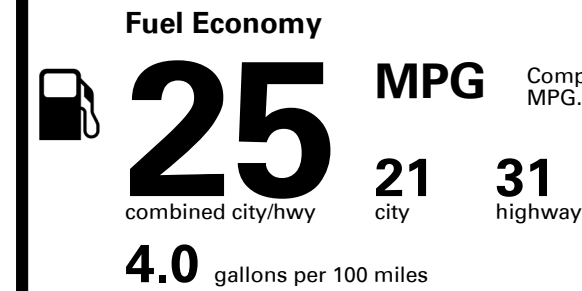

EPA DOT Fuel Economy and Environment

Gasoline Vehicle

Compact Cars range from 18 to 83 MPG. The best vehicle rates 132 MPGe.

You spend \$3,000 more in fuel costs over 5 years compared to the average new vehicle.