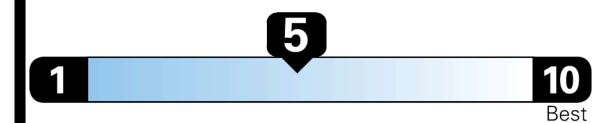

Small SUVs range from 14 to 125 MPG. The best vehicle rates 146 MPGe.

You spend \$5,000
more in fuel costs over 5 years
compared to the average new vehicle.

Annual fuel cost \$2,700

Fuel Economy & Greenhouse Gas Rating (tailpipe only)